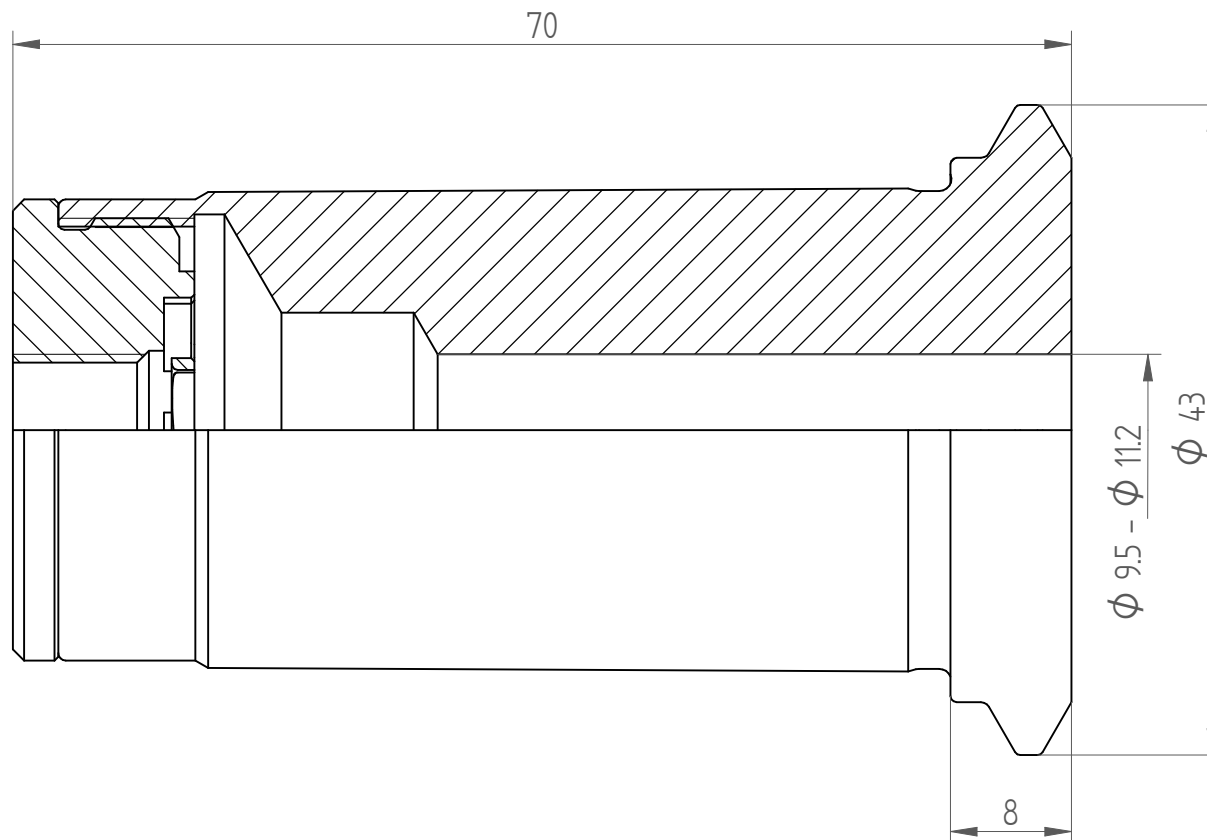

Swiss
Precision
Tools

REGO-FIX®

REGO-FIX AG
Obermattweg 60
4456 Tenniken / Switzerland

Phone +41 61 976 14 66
Fax +41 61 976 14 14
www.rego-fix.com

This is a non-controlled copy. All information given herein is subject to change without notice

The information given herein has been carefully checked and is believed to be correct. REGO-FIX, however, assumes no responsibility or liability for any errors, inaccuracies or omissions that may appear in this drawing

This document is subject to copyright laws. No part of this document may be reproduced or transmitted in any form or any means, electronic or mechanic, for any purpose, without the express written permission of REGO-FIX

Type : PG32_D9.5-D11.2
Part No. : 1732xxxxx
Date : 08.04.2014
Scale : 2:1